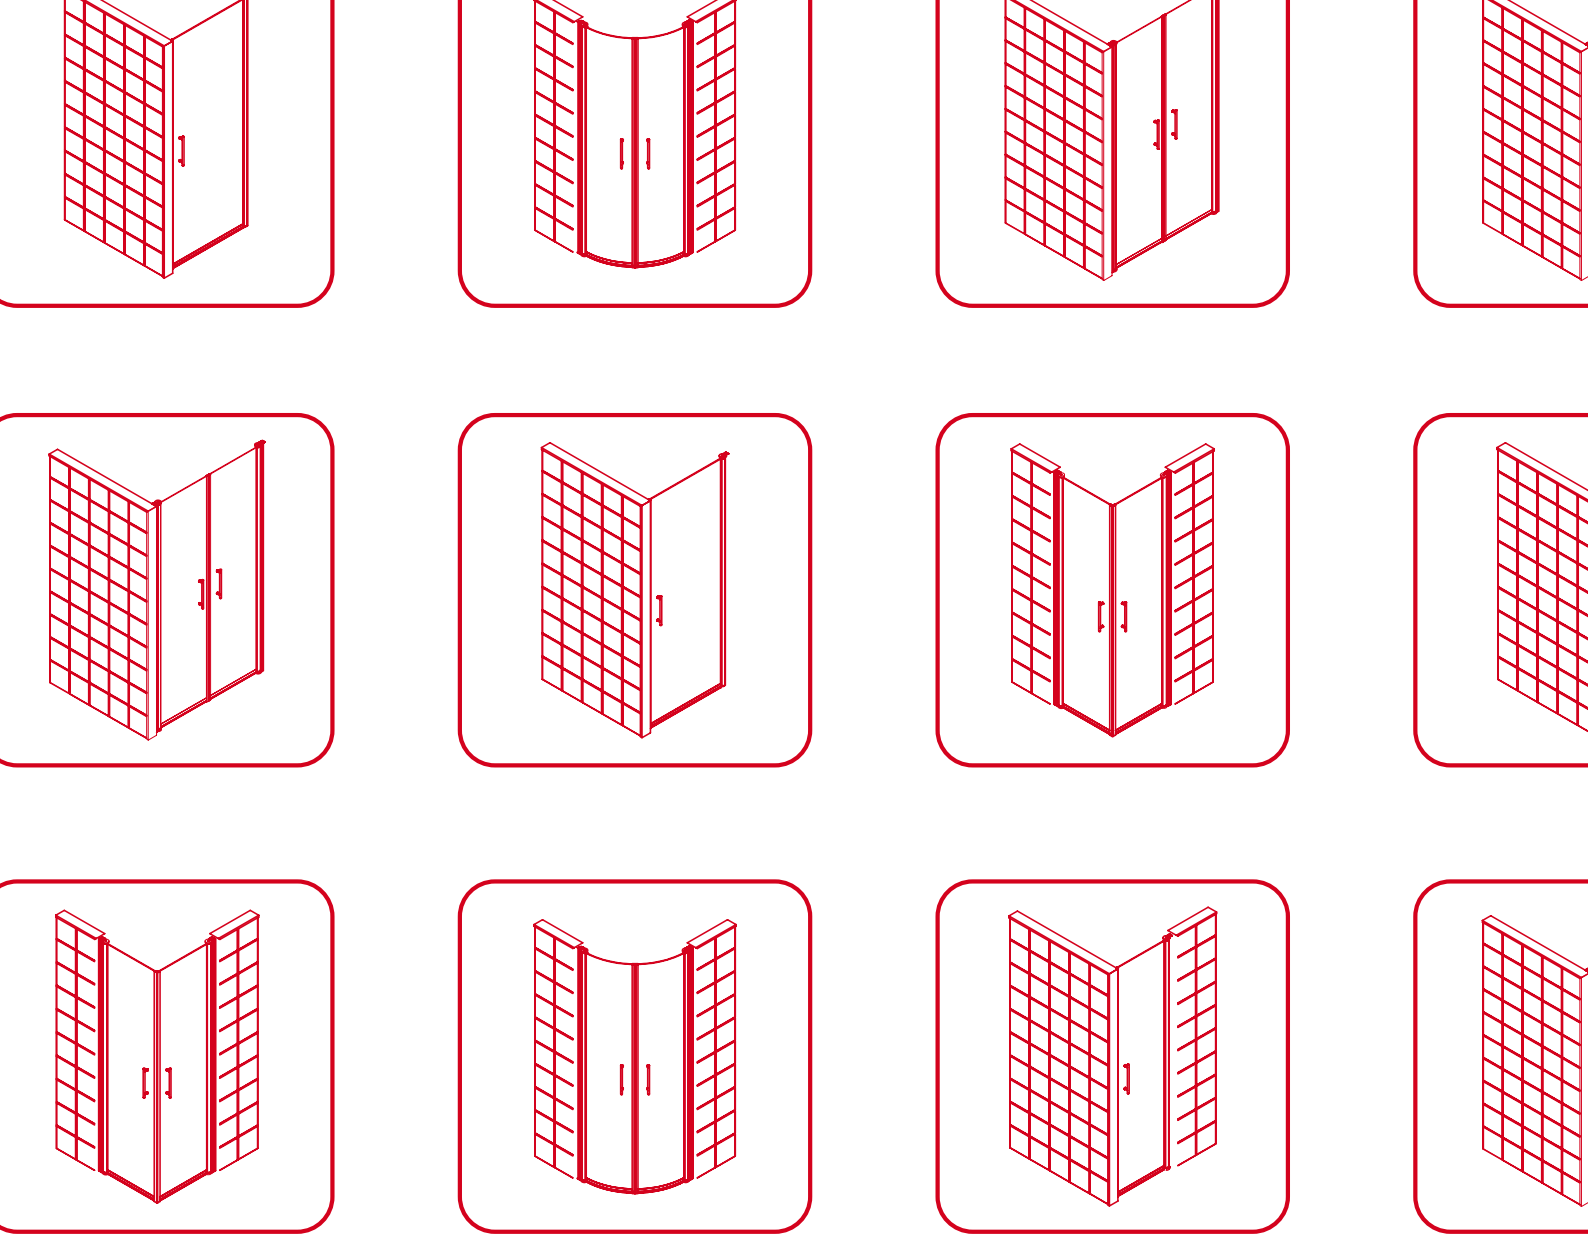

www.blocklock.se

BlockLock system is manufactured by VetroPro Group AB.
Adress: Kvistvägen 2, 43358 Partille, Sweden