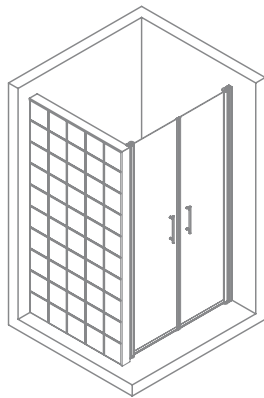

# Waikiki 3

70 x Glassblock

1 x Block Lock Kit 20  
1 x Block Lock Kit 50

		Model Classic	Model Pegasus
<b>Dimensions</b>		975 x 1030 x 1950 (mm)	960 x 1025 x 1920 (mm)
<b>Glassblock 19 x 19 cm</b>	70 pcs.	Classic - clear, colour, frosted	Seves Design: Pegasus, Mendini
<b>Block Lock / wall 1</b>	1 pcs.	Block Lock Kit Original 20	Block Lock Kit Pegasus 20
<b>Block Lock / wall 2</b>	1 pcs.	Block Lock Kit Original 50	Block Lock Kit Pegasus 50
<b>Glass</b>	1 pcs.	6 mm safety glass - clear, frosted, gray, metallic	
<b>Frame</b>	2 pcs.	Aluminium polished or matt, black lacquered, white lacquered	
<b>U-profile</b>	4 pcs.	Stainless brushed or polished, aluminium, black or white lacquered	
<b>Knob</b>	2 pcs.	Stainless brushed or polished, black lacquered, white lacquered	

# Waikiki 4

50 x Glassblock

1 x Block Lock Kit 50

		Model Classic	Model Pegasus
<b>Dimensions</b>		975 x 1130 x 1950 (mm)	not available with this model
<b>Glassblock 19 x 19 cm</b>	50 pcs.	Classic - clear, colour, frosted	not available with this model
<b>Block Lock System</b>	1 pcs.	Block Lock Kit Original 50	not available with this model
<b>Glass</b>	2 pcs.	6 mm safety glass - clear, frosted, gray, metallic	
<b>Frame</b>	2 pcs.	Aluminium polished or matt, black lacquered, white lacquered	
<b>U-profile</b>	4 pcs.	Stainless brushed or polished, aluminium, black or white lacquered	
<b>Knob</b>	2 pcs.	Stainless brushed or polished, black lacquered, white lacquered	