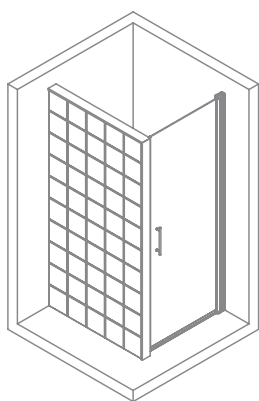

# Waikiki 4

50 x Glassblock

1 x Block Lock Kit 50

		Model Classic	Model Pegasus
<b>Dimensions</b>		975 x 1130 x 1950 (mm)	not available with this model
<b>Glassblock 19 x 19 cm</b>	50 pcs.	Classic - clear, colour, frosted	not available with this model
<b>Block Lock System</b>	1 pcs.	Block Lock Kit Original 50	not available with this model
<b>Glass</b>	2 pcs.	6 mm safety glass - clear, frosted, gray, metallic	
<b>Frame</b>	2 pcs.	Aluminium polished or matt, black lacquered, white lacquered	
<b>U-profile</b>	4 pcs.	Stainless brushed or polished, aluminium, black or white lacquered	
<b>Knob</b>	2 pcs.	Stainless brushed or polished, black lacquered, white lacquered	

# Waikiki 5

50 x Glassblock

1 x Block Lock Kit 50

		Model Classic	Model Pegasus
<b>Dimensions</b>		975 x 880 x 1950 (mm)	960 x 880 x 1920 (mm)
<b>Glassblock 19 x 19 cm</b>	50 pcs.	Classic - clear, colour, frosted	Seves Design: Pegasus, Mendini
<b>Block Lock System</b>	1 pcs.	Block Lock Kit Original 50	Block Lock Kit Pegasus 50
<b>Glass</b>	2 pcs.	6 mm safety glass - clear, frosted, gray, metallic	
<b>Frame</b>	2 pcs.	Aluminium polished or matt, black lacquered, white lacquered	
<b>U-profile</b>	4 pcs.	Stainless brushed or polished, aluminium, black or white lacquered	
<b>Knob</b>	1 pcs.	Stainless brushed or polished, black lacquered, white lacquered	