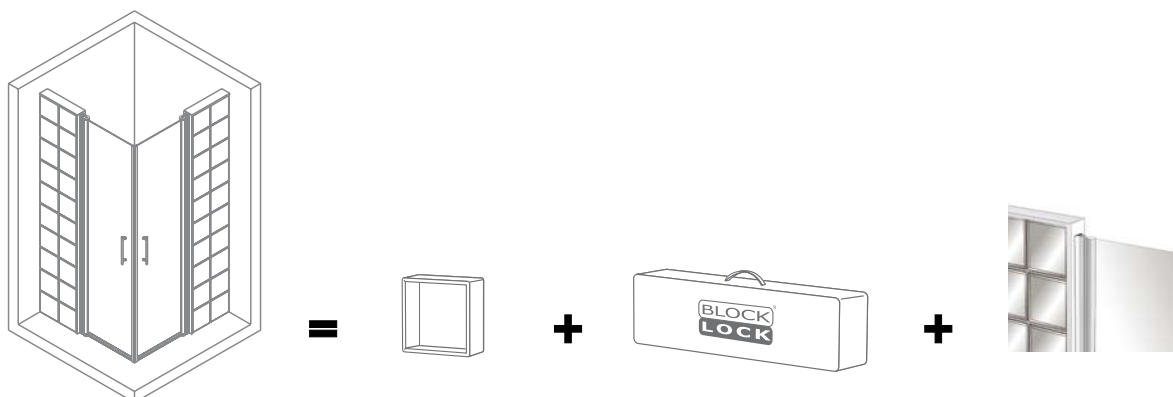

Waikiki Shower Collection - All included

The Waikiki Collection. Complete and modern shower cabins built from glass block walls and glass doors. All connected with the super simple Block Lock system available in installation sets suitable for each shower model. Due to this the choice and purchase of each shower model is extraordinarily simple. All the component elements of each model in a prepared and convenient package.

Glass blocks? - The choice depends on you

Coloured, clear, classic or Pegasus? Or perhaps Mendini? The possibilities are endless. From which glass blocks you choose to the given model of Waikiki depends on your imagination and the imagination of your clients. With the aid of the Block Lock Original system you may join the 19 x 19 cm glass blocks of any producer in the world.

Block Lock in Pegasus version - enables you to apply the glass blocks of the popular Pegasus range available in the Design collection produced by SEVES.