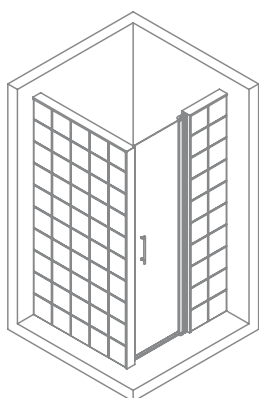

Waikiki 3

		Model Classic	Model Pegasus
Dimensions		975 x 1030 x 1950 (mm)	960 x 1025 x 1920 (mm)
Glassblock 19 x 19 cm	70 pcs.	Classic - clear, colour, frosted	Seves Design: Pegasus, Mendini
Block Lock / wall 1	1 pcs.	Block Lock Kit Original 20	Block Lock Kit Pegasus 20
Block Lock / wall 2	1 pcs.	Block Lock Kit Original 50	Block Lock Kit Pegasus 50
Glass	1 pcs.	6 mm safety glass - clear, frosted, gray, metallic	
Frame	2 pcs.	Aluminium polished or matt, black lacquered, white lacquered	
U-profile	4 pcs.	Stainless brushed or polished, aluminium, black or white lacquered	
Knob	2 pcs.	Stainless brushed or polished, black lacquered, white lacquered