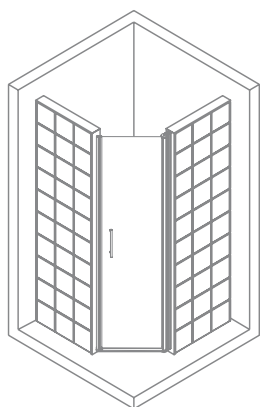

# Waikiki 6

40 x Glassblock

2 x Block Lock Kit 20

		Model Classic	Model Pegasus
<b>Dimensions</b>		980 x 980 x 1950 (mm)	980 x 980 x 1920 (mm)
<b>Glassblock 19 x 19 cm</b>	40 pcs.	Classic - clear, colour, frosted	Seves Design: Pegasus, Mendini
<b>Block Lock System</b>	2 pcs.	Block Lock Kit Original 20	Block Lock Kit Pegasus 20
<b>Glass</b>	2 pcs.	6 mm safety glass - clear, frosted, gray	
<b>Frame</b>	2 pcs.	Aluminium polished or matt, black lacquered, white lacquered	
<b>U-profile</b>	4 pcs.	Stainless brushed or polished, aluminium, black or white lacquered	
<b>Knob</b>	2 pcs.	Stainless brushed or polished, black lacquered, white lacquered	

# Waikiki 7

60 x Glassblock

2 x Block Lock Kit 30

		Model Classic	Model Pegasus
<b>Dimensions Model 1</b>		990 x 990 x 1950 (mm)	985 x 985 x 1920 (mm)
<b>Dimensions Model 2</b>		1060 x 1060 x 1950 (mm)	1055 x 1055 x 1920 (mm)
<b>Glassblock 19 x 19 cm</b>	60 pcs.	Classic - clear, colour, frosted	Seves Design: Pegasus, Mendini
<b>Block Lock System</b>	2 pcs.	Block Lock Kit Original 30	Block Lock Kit Pegasus 30
<b>Glass</b>	2 pcs.	6 mm safety glass - clear, frosted, gray, metallic	
<b>Frame</b>	2 pcs.	Aluminium polished or matt, black lacquered, white lacquered	
<b>U-profile</b>	4 pcs.	Stainless brushed or polished, aluminium, black or white lacquered	
<b>Knob</b>	2 pcs.	Stainless brushed or polished, black lacquered, white lacquered	