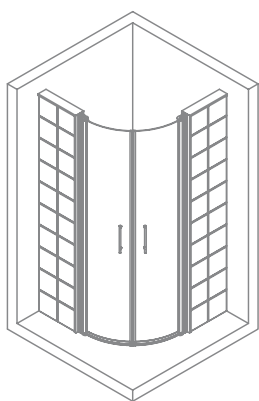

Waikiki 6

		Model Classic	Model Pegasus
Dimensions		980 x 980 x 1950 (mm)	980 x 980 x 1920 (mm)
Glassblock 19 x 19 cm	40 pcs.	Classic - clear, colour, frosted	Seves Design: Pegasus, Mendini
Block Lock System	2 pcs.	Block Lock Kit Original 20	Block Lock Kit Pegasus 20
Glass	2 pcs.	6 mm safety glass - clear, frosted, gray	
Frame	2 pcs.	Aluminium polished or matt, black lacquered, white lacquered	
U-profile	4 pcs.	Stainless brushed or polished, aluminium, black or white lacquered	
Knob	2 pcs.	Stainless brushed or polished, black lacquered, white lacquered